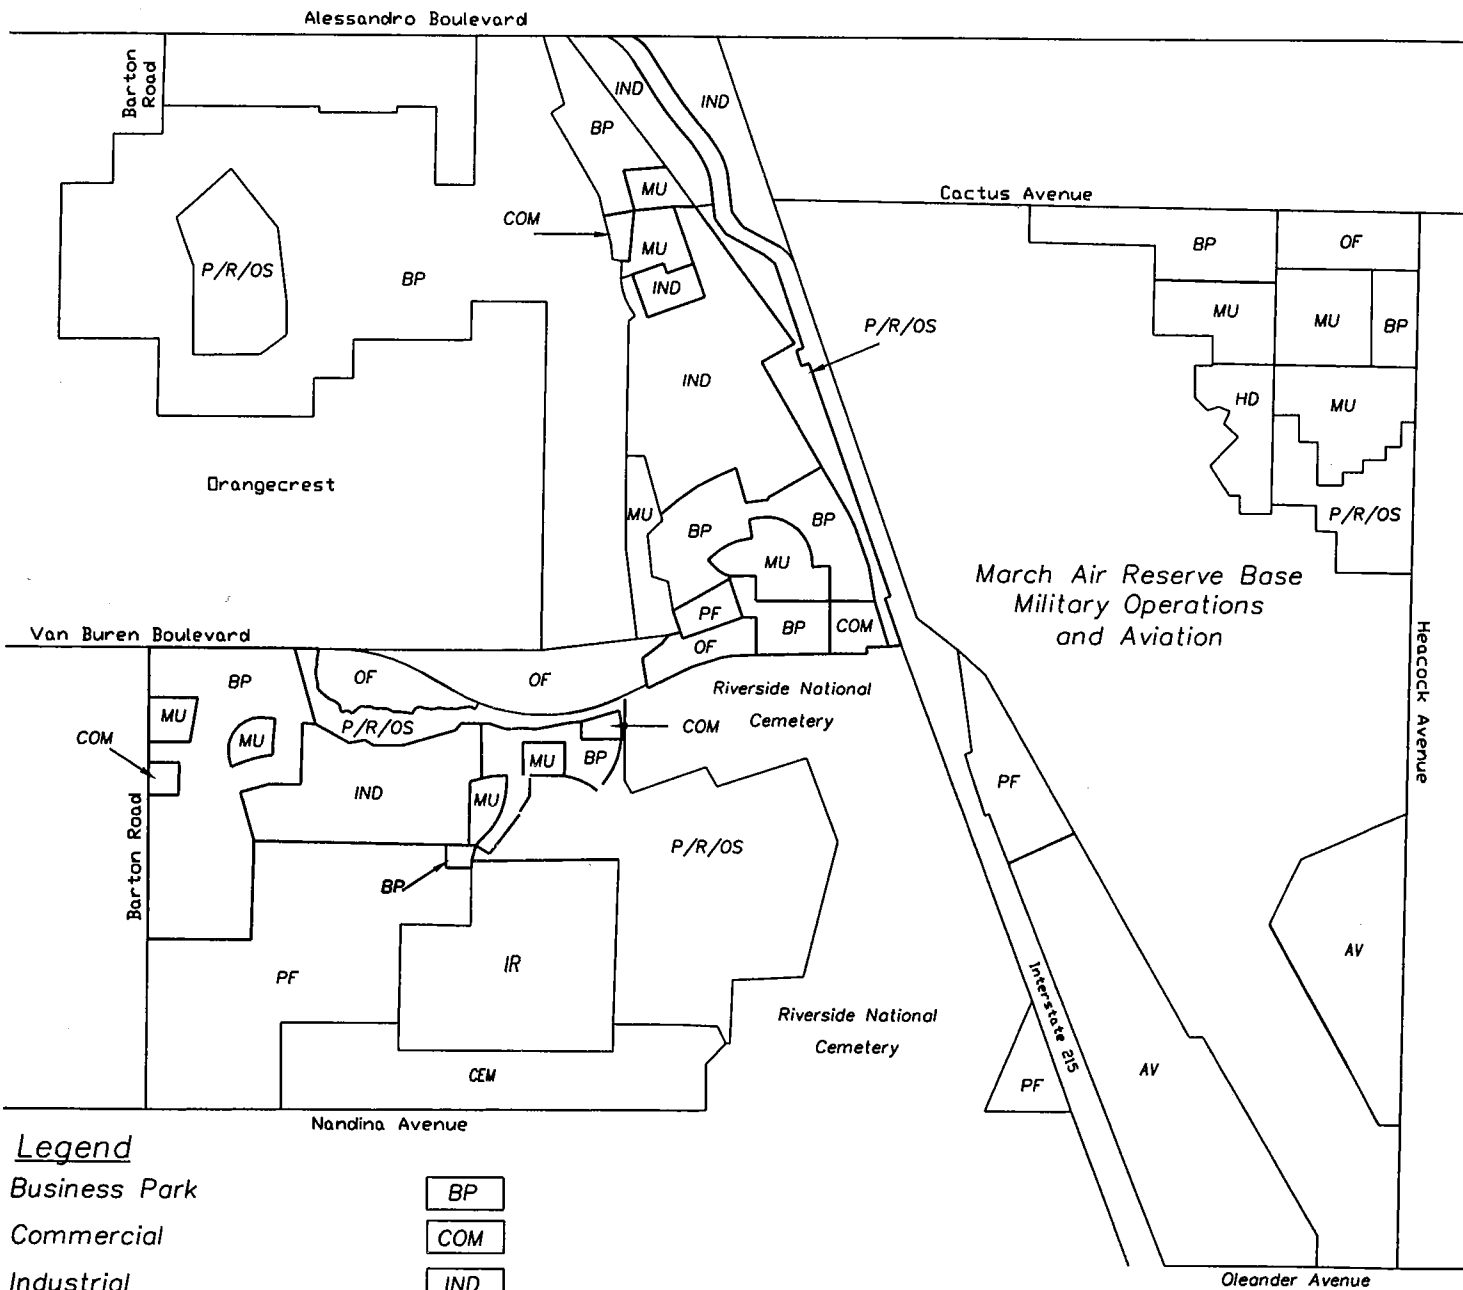

March Joint Powers Authority – General Plan Land Use Map

Legend

Business Park	BP
Commercial	COM
Industrial	IND
Mixed Use	MU
Office	OF
Public Facility	PF
Park/Recreation/Open Space	P/R/OS
Aviation	AV
Cemetery	CEM
Institutional Residential	IR
Historic District	HD

Not To Scale